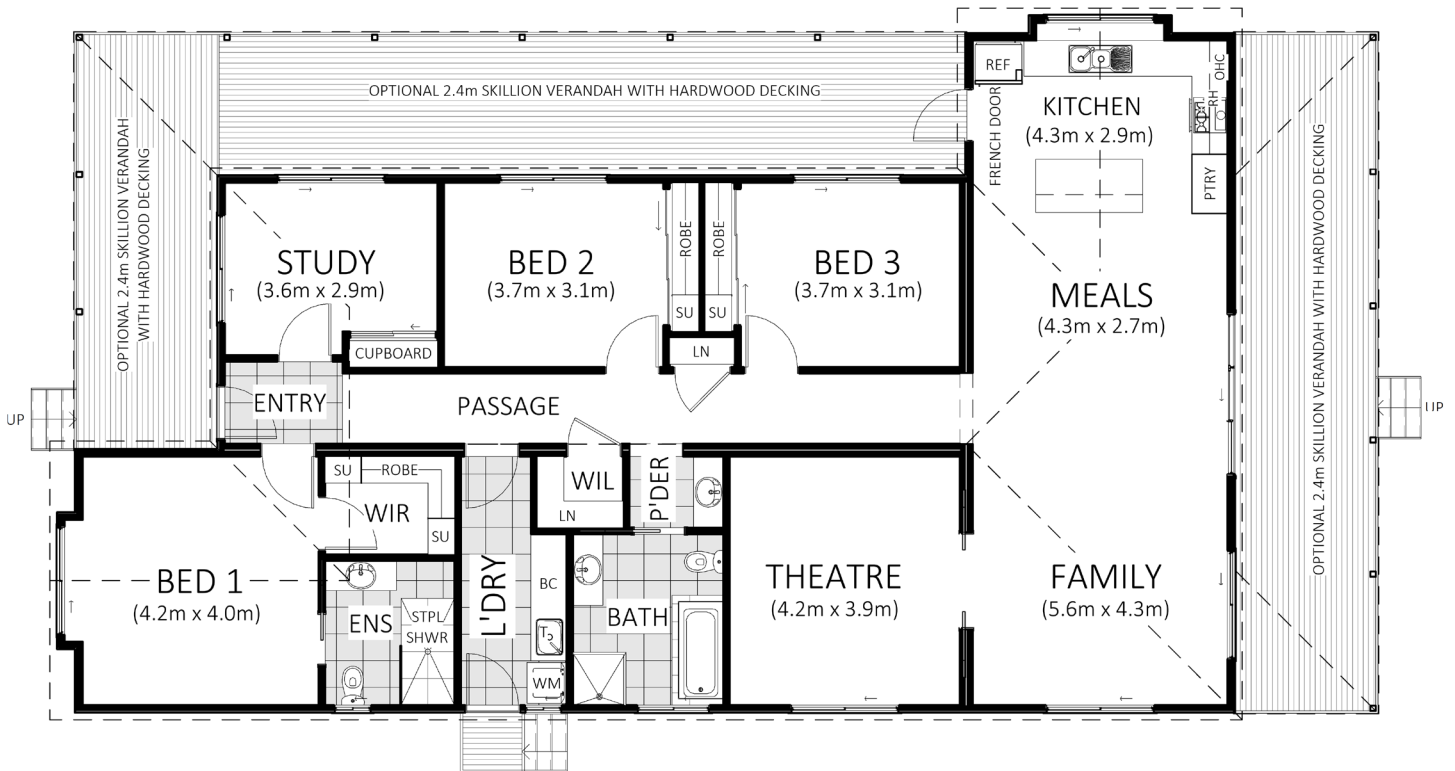

Swanbuild

BENALLA 19

INTERNAL 176.6M²

BUILDING
HOMES SINCE
1975

FEATURES

Indoor Size (m ²)	176.6
Number of Bathrooms	2
Number of Bedrooms	3
Number of Living Zones	2
Home Style	Country

This modular home provides little luxuries around every corner – such as the spacious master bedroom, complete with a modern ensuite and walk in wardrobe. With a total of 3 bedrooms, the 19 Benalla isn't short on space.

With an open plan family and meals area that leads to a well-appointed kitchen, complete with island bench PLUS a dedicated theatre room and separate study, this home has you covered for all your living needs.

One of the advantages of building with Swanbuild is the ability to customise your home, and the 19 Benalla comes with endless options. You might choose to include a 2.4m skillion verandah and deck for extra room to enjoy the outdoors.

The Benalla is the perfect option for homeowners who want to enjoy a comfortable, relaxed lifestyle in a brand new, modern home.

This floor plan is available when selecting a Life Made & Sustainable Living Package.