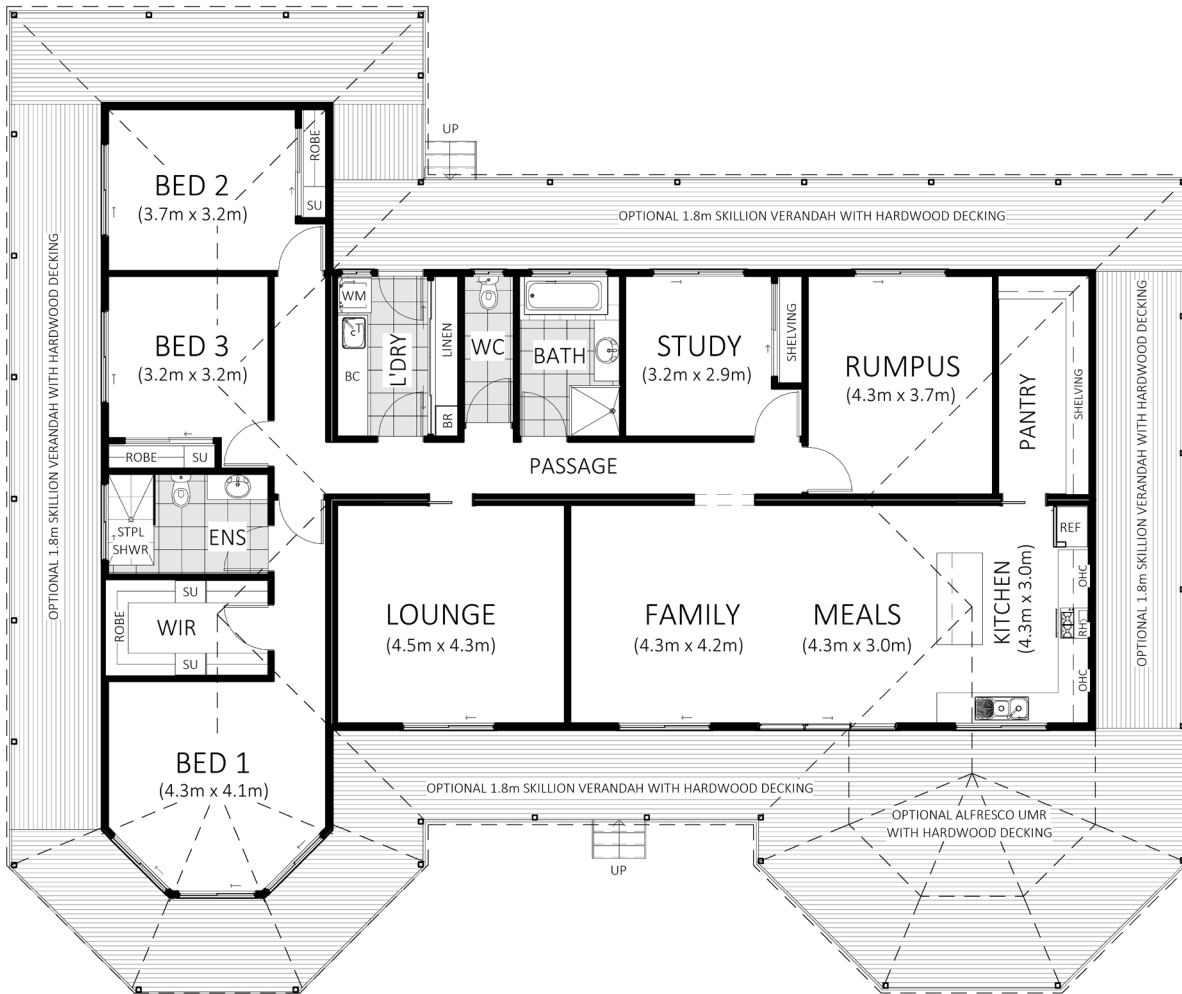

Swanbuild

BEECHWORTH 22

INTERNAL 203.1M²

BUILDING
HOMES SINCE
1975

If you have a large family or love having visitors, the Beechworth 22 is perfect for you!

The 3 bedrooms provide plenty of space and privacy, for a growing family or when friends are visiting, along with a rumpus room and study. With 2 bathrooms, a separate toilet and a laundry room, you won't have to worry about the morning rush!

With an impressive 203.1m² of internal area, there is a focus on entertaining and social areas. A spacious lounge leads to family and meal rooms, and an open plan kitchen and a generous island bench. There's also a large butler's pantry, offering an incredible amount of storage and preparation space.

Imagine yourself taking a step through your stunning French doors and enjoying dinner outside in the evening sun on your alfresco area.

FEATURES

Indoor Size (m ²)	203.1
Number of Bathrooms	2
Number of Bedrooms	3
Number of Living Zones	3
Home Style	Country

This floor plan is available when selecting a Life Made & Sustainable Living Package.

From traditional country to modern living, we offer a simplified process and genuine care, creating homes that have your lifestyle at their heart.