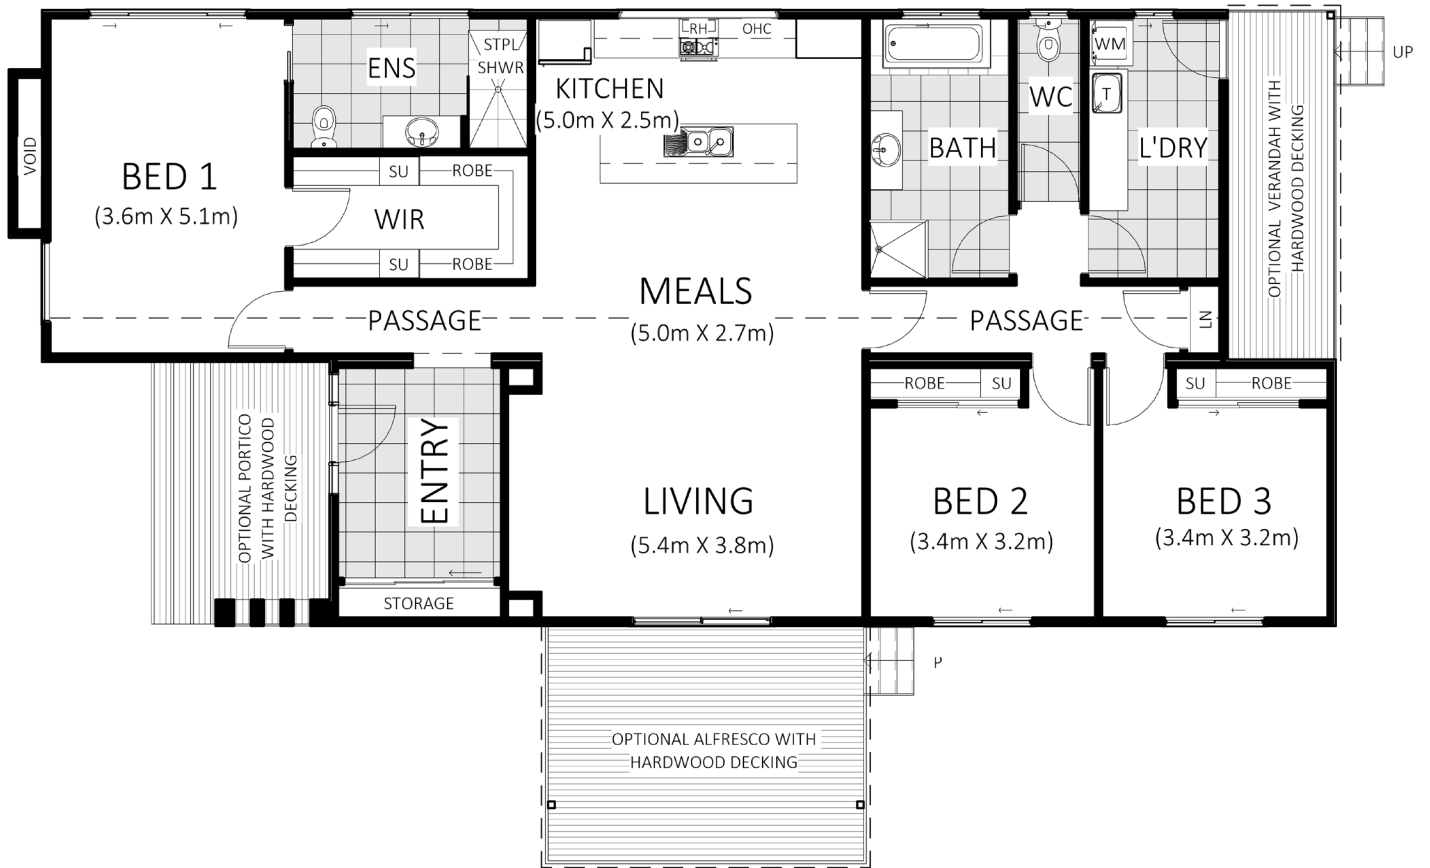

Swanbuild

SORRENTO 17

INTERNAL 156.4M²

BUILDING
HOMES SINCE
1975

This modern masterpiece has combined traditional functional features with contemporary design to create an impressive and welcoming home.

Spacious entertainment areas and an inviting transition from indoor to outdoor make the Sorrento 17 an ideal choice of home for enthusiastic entertainers.

The good times don't have to stop when the sun goes down – the 3-bedroom, 2-bathroom home offers ample space and conveniences for friends and family to stay over.

This is a residence with personality and a perfect example of innovative housing design.

Swanbuild has considered the needs of homeowners and designed the Sorrento 17 with numerous closets and storage options, a walk-in robe for your master bedroom and a layout that offers both common areas and privacy.

FEATURES

Indoor Size (m ²)	156.4
Number of Bathrooms	2
Number of Bedrooms	3
Number of Living Zones	1
Home Style	Contemporary

This floor plan is available when selecting a Life Made & Sustainable Living Package.