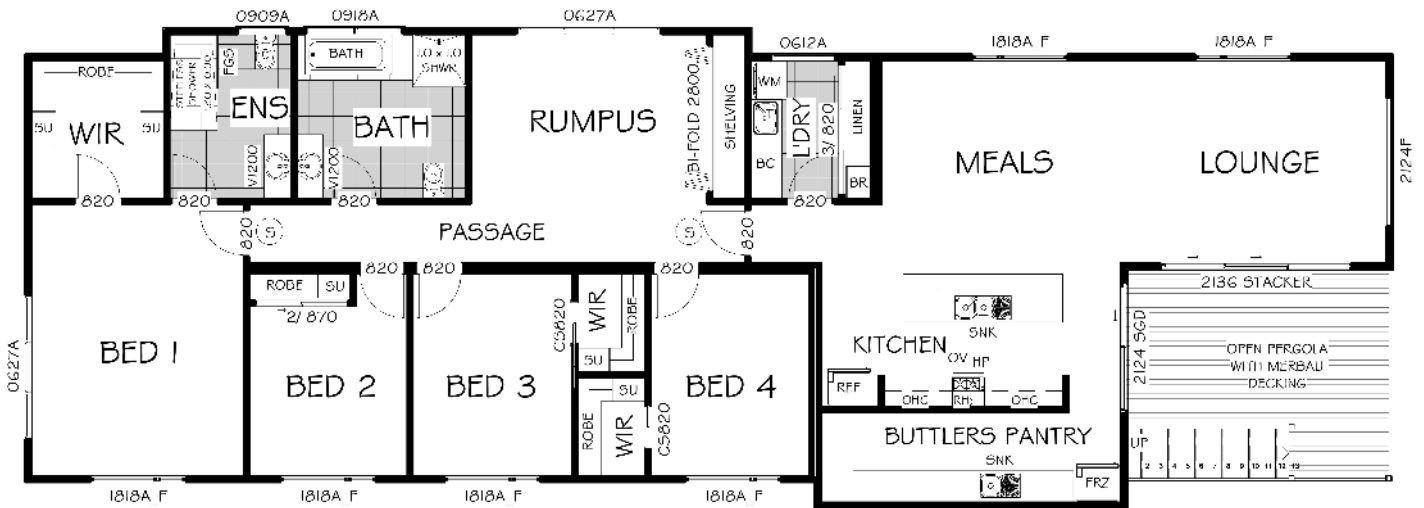

Swanbuild is your custom country and contemporary home expert. Flexible in design, exceptional customer service and rapid quality-controlled construction.

At Swanbuild we understand that there is no 'one size fits all', yet to totally design a custom home from scratch is time consuming, requires vast experience and can be a daunting task. With over 35 years' experience in the building industry, we've refined a construction system that is completely unique compared to that of project homes, kit homes and onsite building.

AVAILABLE CUSTOMISATIONS TO OUR HOMES*

- Amended floorplan
- Carport or garage
- Ducted reverse cycle air-conditioning
- Downlights
- Fireplace
- Feature painted walls
- Extra WC in laundry
- 2pac Laminex profile doors
- Custom designed verandah/alfresco
- Feature glass entry door
- Architectural facade
- Increased natural light

Speak to our friendly sales team about designing and building your dream Swanbuild home today.

1800 008 024

SALES@SWANBUILD.COM.AU

*customisations may incur additional costs